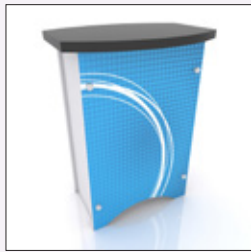

Counters

- Price
- Price w/ Graphic

**SYM-400**  
Backwall Workstation  
\$500 | \$685

**SYM-401**  
Backwall Workstation  
w/ Charging Ports  
\$600 | \$785

**SYM-403**  
Open Reception Counter  
\$1250 | \$1435

**SYM-404**  
Open Reception Counter  
\$1250 | \$1435

**SYM-406**  
Locking Counter w/ Shelf  
\$1500 | \$1625 (front)

**SYM-407**  
Locking Counter w/ Shelf  
\$1500 | \$1625 (front)

**SYM-408**  
Locking Counter w/ Shelf  
\$1500 | \$1625 (front)

**SYM-411**  
Open Reception Counter  
\$1350 | \$1545

**SYM-412**  
Open Reception Counter  
\$1350 | \$1545

**SYM-406B**  
Backwall Counter w/ Shelf  
\$1650 | \$1830 (front)

**SYM-407B**  
Backwall Counter w/ Shelf  
\$1650 | \$1830 (front)