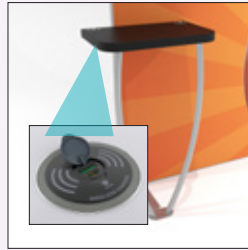

Counters

- Price
- Price w/ Graphic

**SYM-400**  
Backwall Workstation  
\$500 | \$685

**SYM-401**  
Backwall Workstation  
w/ Charging Ports  
\$600 | \$785

**SYM-403**  
Open Reception Counter  
\$1250 | \$1435

**SYM-404**  
Open Reception Counter  
\$1250 | \$1435

**SYM-406**  
Locking Counter w/ Shelf  
\$1500 | \$1625 (front)

**SYM-407**  
Locking Counter w/ Shelf  
\$1500 | \$1625 (front)

**SYM-408**  
Locking Counter w/ Shelf  
\$1500 | \$1625 (front)